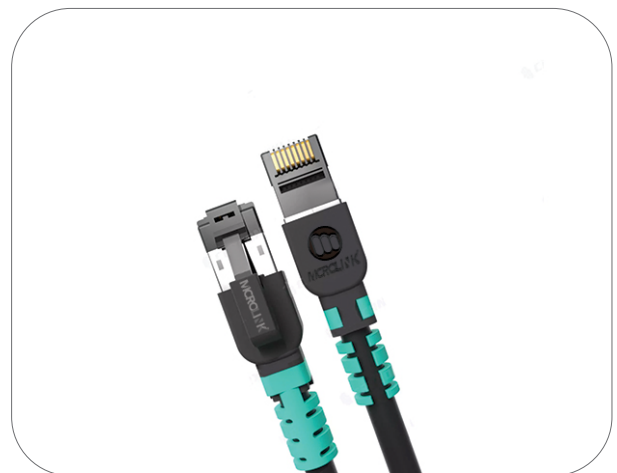

CAT6 U/UTP COLOR CLIP CORD

DESCRIPTION

MICROLINK Category 6 U/UTP color clip cords are specifically designed and manufactured to deliver robust standards-based performance ensuring optimum bandwidth for today's high-speed network applications.

Each Category 6 U/UTP color clip cord exceed the minimum specified performance for Category 6 U/UTP patch cords and support all CLASS E applications.

FEATURES AND BENEFITS

- ✓ Conform to IEC, EIA-TIA performance requirements
- ✓ Gold plated contact pins
- ✓ 24AWG premium grade copper conductor
- ✓ Snag-less Connectors
- ✓ ETL certified channel test
- ✓ Category 6 U/UTP
- ✓ Backward compatible
- ✓ Independently verified
- ✓ Choice of lengths
- ✓ LS0H outer sheath
- ✓ 25 Year system warranty

APPLICATION

- ✓ Supports category 6 (Class E)
- ✓ Networks running up to 250MHz applications
- ✓ Connection between wall outlets or equipment's

STANDARDS

RoHS Compliant
ISO/IEC 11801-1:2017
EN 50173-1:2011
ANSI/TIA 568-2.D
IEC 61156-5:2009+AMD1:2012 CSV
IEC 60332-1-2:2004
IEC 61034-2:2005+A1:2013