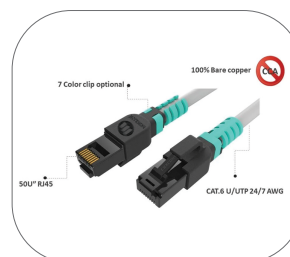

CAT6 U/UTP COLOR CLIP CORD

DESCRIPTION

MICROLINK Category 6 U/UTP color clip cords are specifically designed and manufactured to deliver robust standards-based performance ensuring optimum bandwidth for today's high-speed network applications.

Each Category 6 U/UTP color clip cord exceed the minimum specified performance for Category 6 U/UTP patch cords and support all CLASS E applications.

FEATURES AND BENEFITS

- ✓ Conform to IEC, EIA-TIA performance requirements
- ✓ Gold plated contact pins
- ✓ 24AWG premium grade copper conductor
- ✓ Snag-less Connectors
- ✓ ETL certified channel test
- ✓ Category 6 U/UTP
- ✓ Backward compatible
- ✓ Independently verified
- ✓ Choice of lengths
- ✓ LS0H outer sheath
- ✓ 25 Year system warranty

APPLICATION

- ✓ Supports category 6 (Class E)
- ✓ Networks running up to 250MHz applications
- ✓ Connection between wall outlets or equipment's

STANDARDS

RoHS Compliant
ISO/IEC 11801-1:2017
EN 50173-1:2011
ANSI/TIA 568-2.D
IEC 61156-5:2009+AMD1:2012 CSV
IEC 60332-1-2:2004
IEC 61034-2:2005+A1:2013