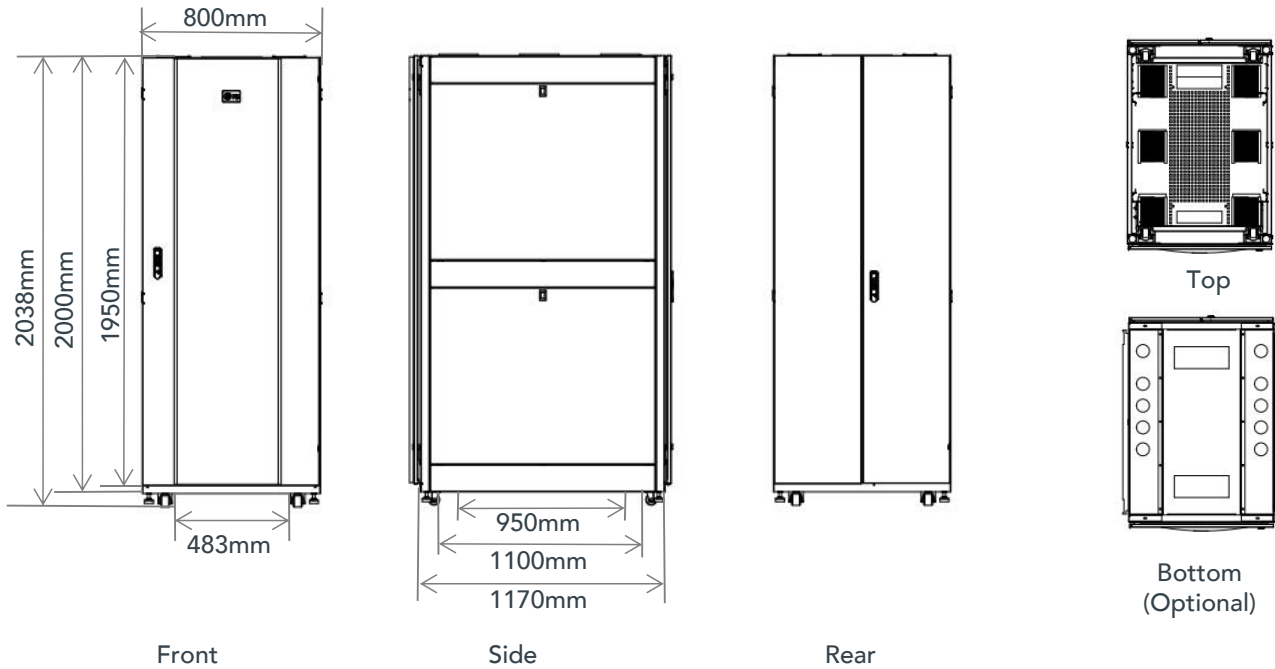

FREE STANDING SERVER CABINET 42U - 47U

TECHNICAL DRAWING