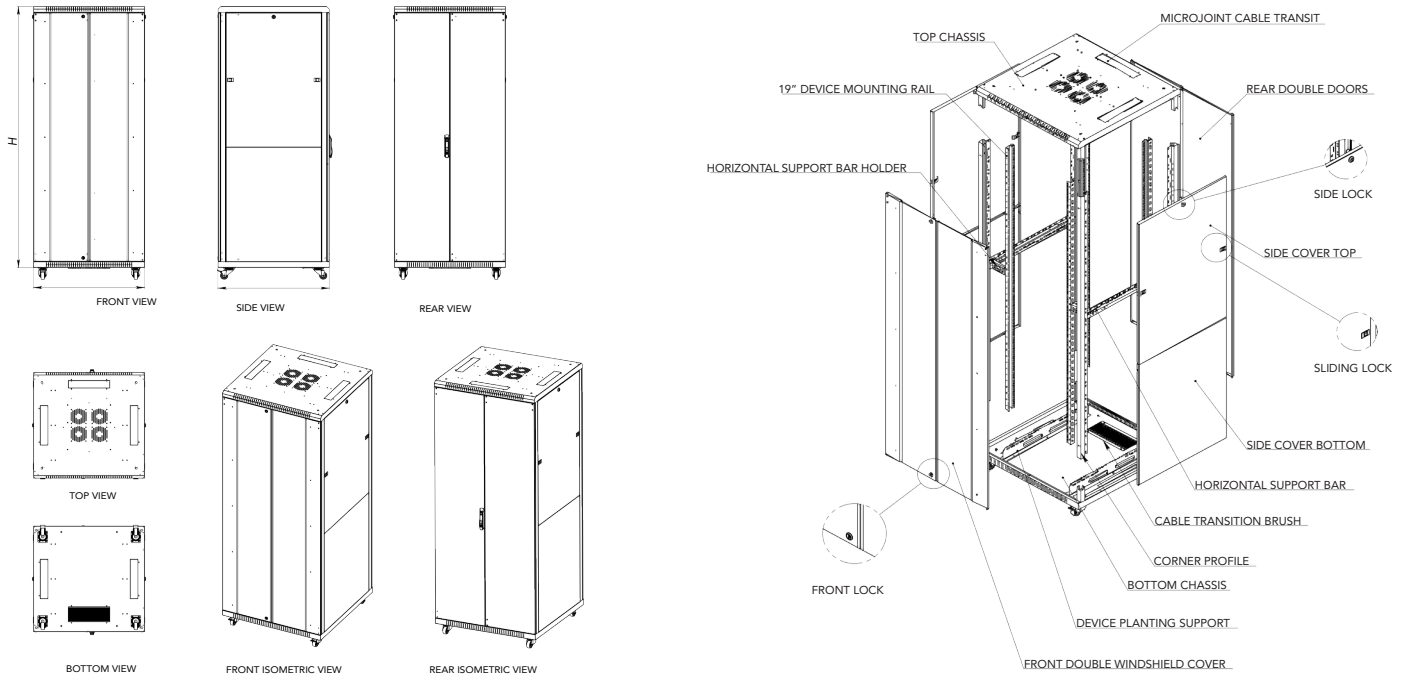

Free Standing Network Cabinet W600

TECHNICAL DRAWING