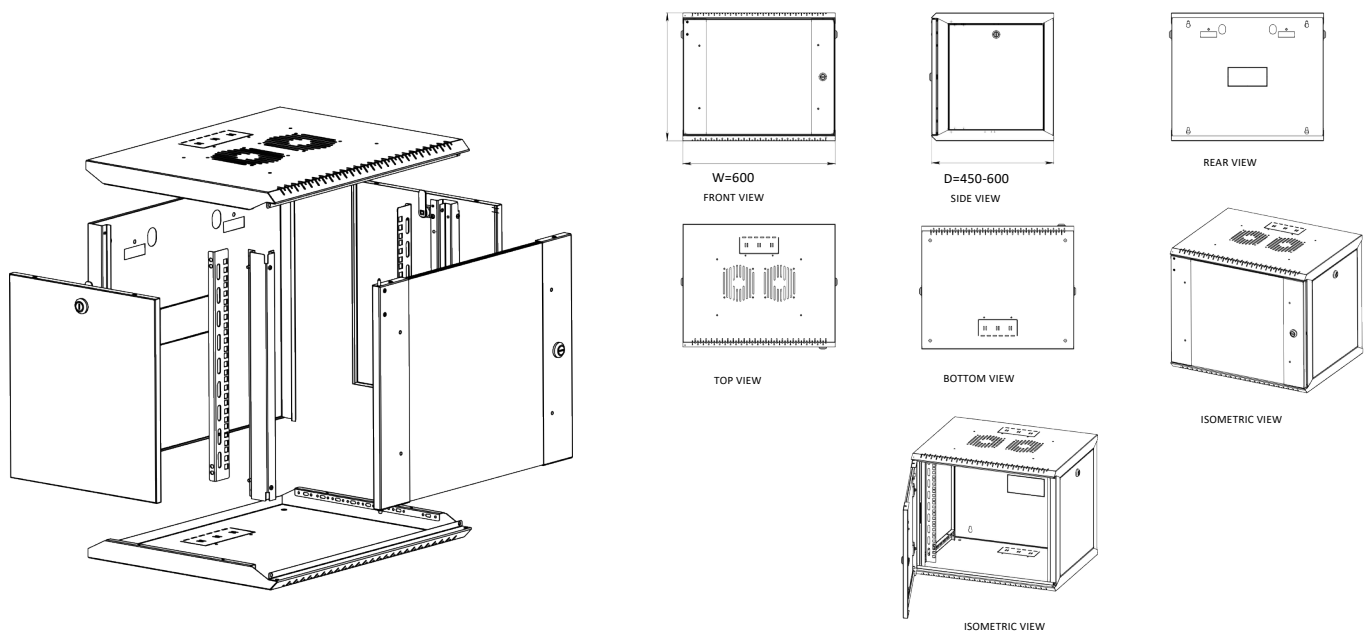

WALL MOUNT CABINET

TECHNICAL SPECIFICATIONS

Physical Characteristics	Descriptions
Product Type	Wall Mount Cabinet
No. of Rack Spaces	7U -22U
Maximum Width	600mm
Maximum Depth	600mm
Available Depth Range	450 - 600mm
Minimum Device Depth	190mm
Color	Black/Gray
Front Door	Glass
Rear Door	SPCC
Side Panel	SPCC
Static Load Capacity	60kg
Grounding Wire	Yes

TECHNICAL DRAWING