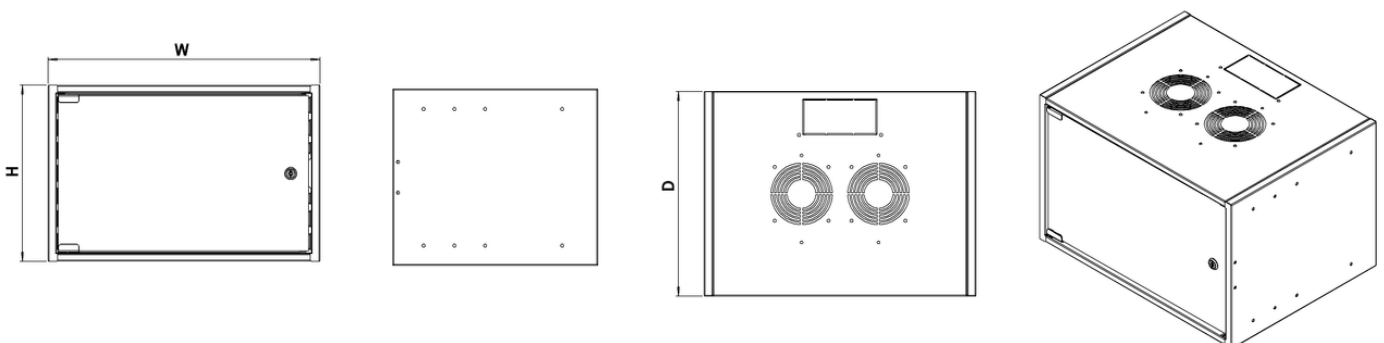

SOHO RACK CABINET

TECHNICAL SPECIFICATIONS

Physical Characteristics	Descriptions
Product Type	Wall Mount Soho Cabinet
No. of Rack Spaces	4U - 12U
Maximum Width	530mm
Maximum Depth	400mm
Available Depth Range	400 - 600mm
Minimum Device Depth	190mm
Color	Black/Gray
Front Door	Glass
Rear Door	SPCC
Side Panel	SPCC
Static Load Capacity	30kg
Grounding Wire	Yes

TECHNICAL DRAWING