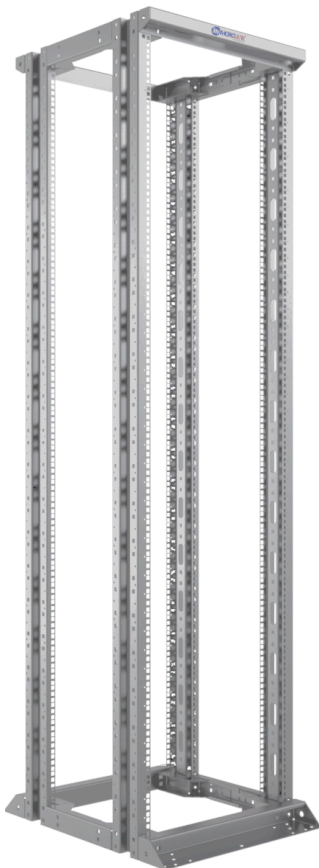

DOUBLE OPEN SYSTEM RACK CABINET

DESCRIPTION

Open System Roofs: designed to be used where easy access to devices and system is required. It is suitable for use in clean, safe, air-conditioned environments. It can be used in network solutions as well as as a server cabinet.

It has a safe, solid steel construction structure, 6 twisted solid carrier profile structure, easy cabling, high quality production, modular structure, economic transportation and ease of shipment.

Open System Roofs are suitable for wearing top hats when desired. Optionally, it is shipped as assembled or demounted.

Color options are RAL 7035 light gray and RAL 9005 black.

GENERAL FEATURES

- It is designed for mounting 19" standard devices.
- 300 kg load carrying capacity
- Wide measuring range; 16U/22U/26U/36U/42U/47U Width; 536mm.
- Single roof for 19" front mounting
- Depth for single roofs 640 mm.
- Double roofs 180 mm. 820 mm with additional unit. reaches depth.
- Double roofs 300 mm. 940 mm with additional unit. reaches depth.
- Standard colors; RAL 9005 Black & RAL 7035 Light Gray
- Corner profiles are suitable for the use of standard accessory cable loops.
- It has pinion feet as standard.
- Provides easy and fast access to equipment.
- Flat-Pack option is available.