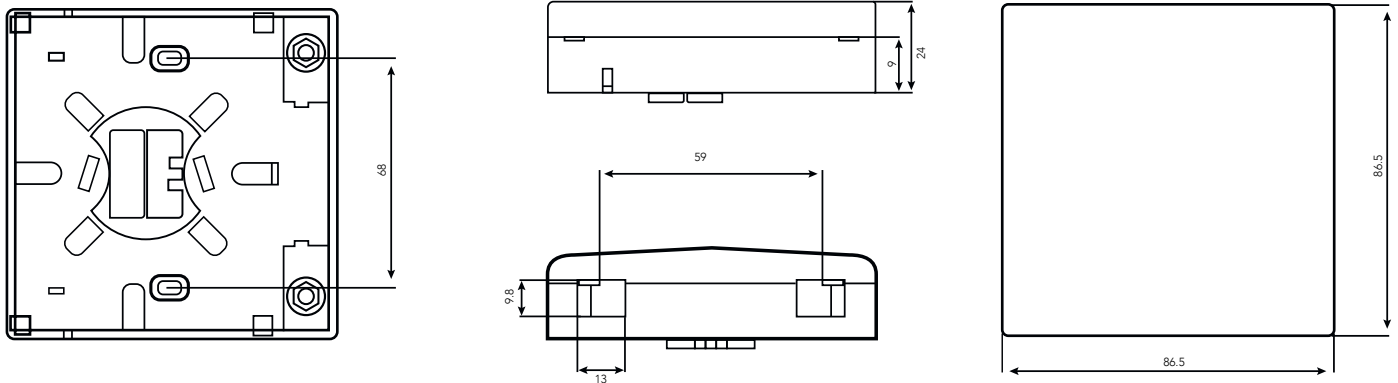

MICRO ODF Outlet 2-4 Ports

TECHNICAL SPECIFICATIONS

PHYSICAL CHARACTERISTICS	DESCRIPTION
Width x Depth x Height	86 x 86 x 24.2 mm
No. of Port	4 Port of SC Simplex
Max. Splicing Capacity	8 Splices
Suitable Adapter Type	SC Simplex / LC Duplex
Material	ABS Plastic
Operating Temperature	-20 °C +85°C
Color	White
Weight	83 g

TECHNICAL DRAWING